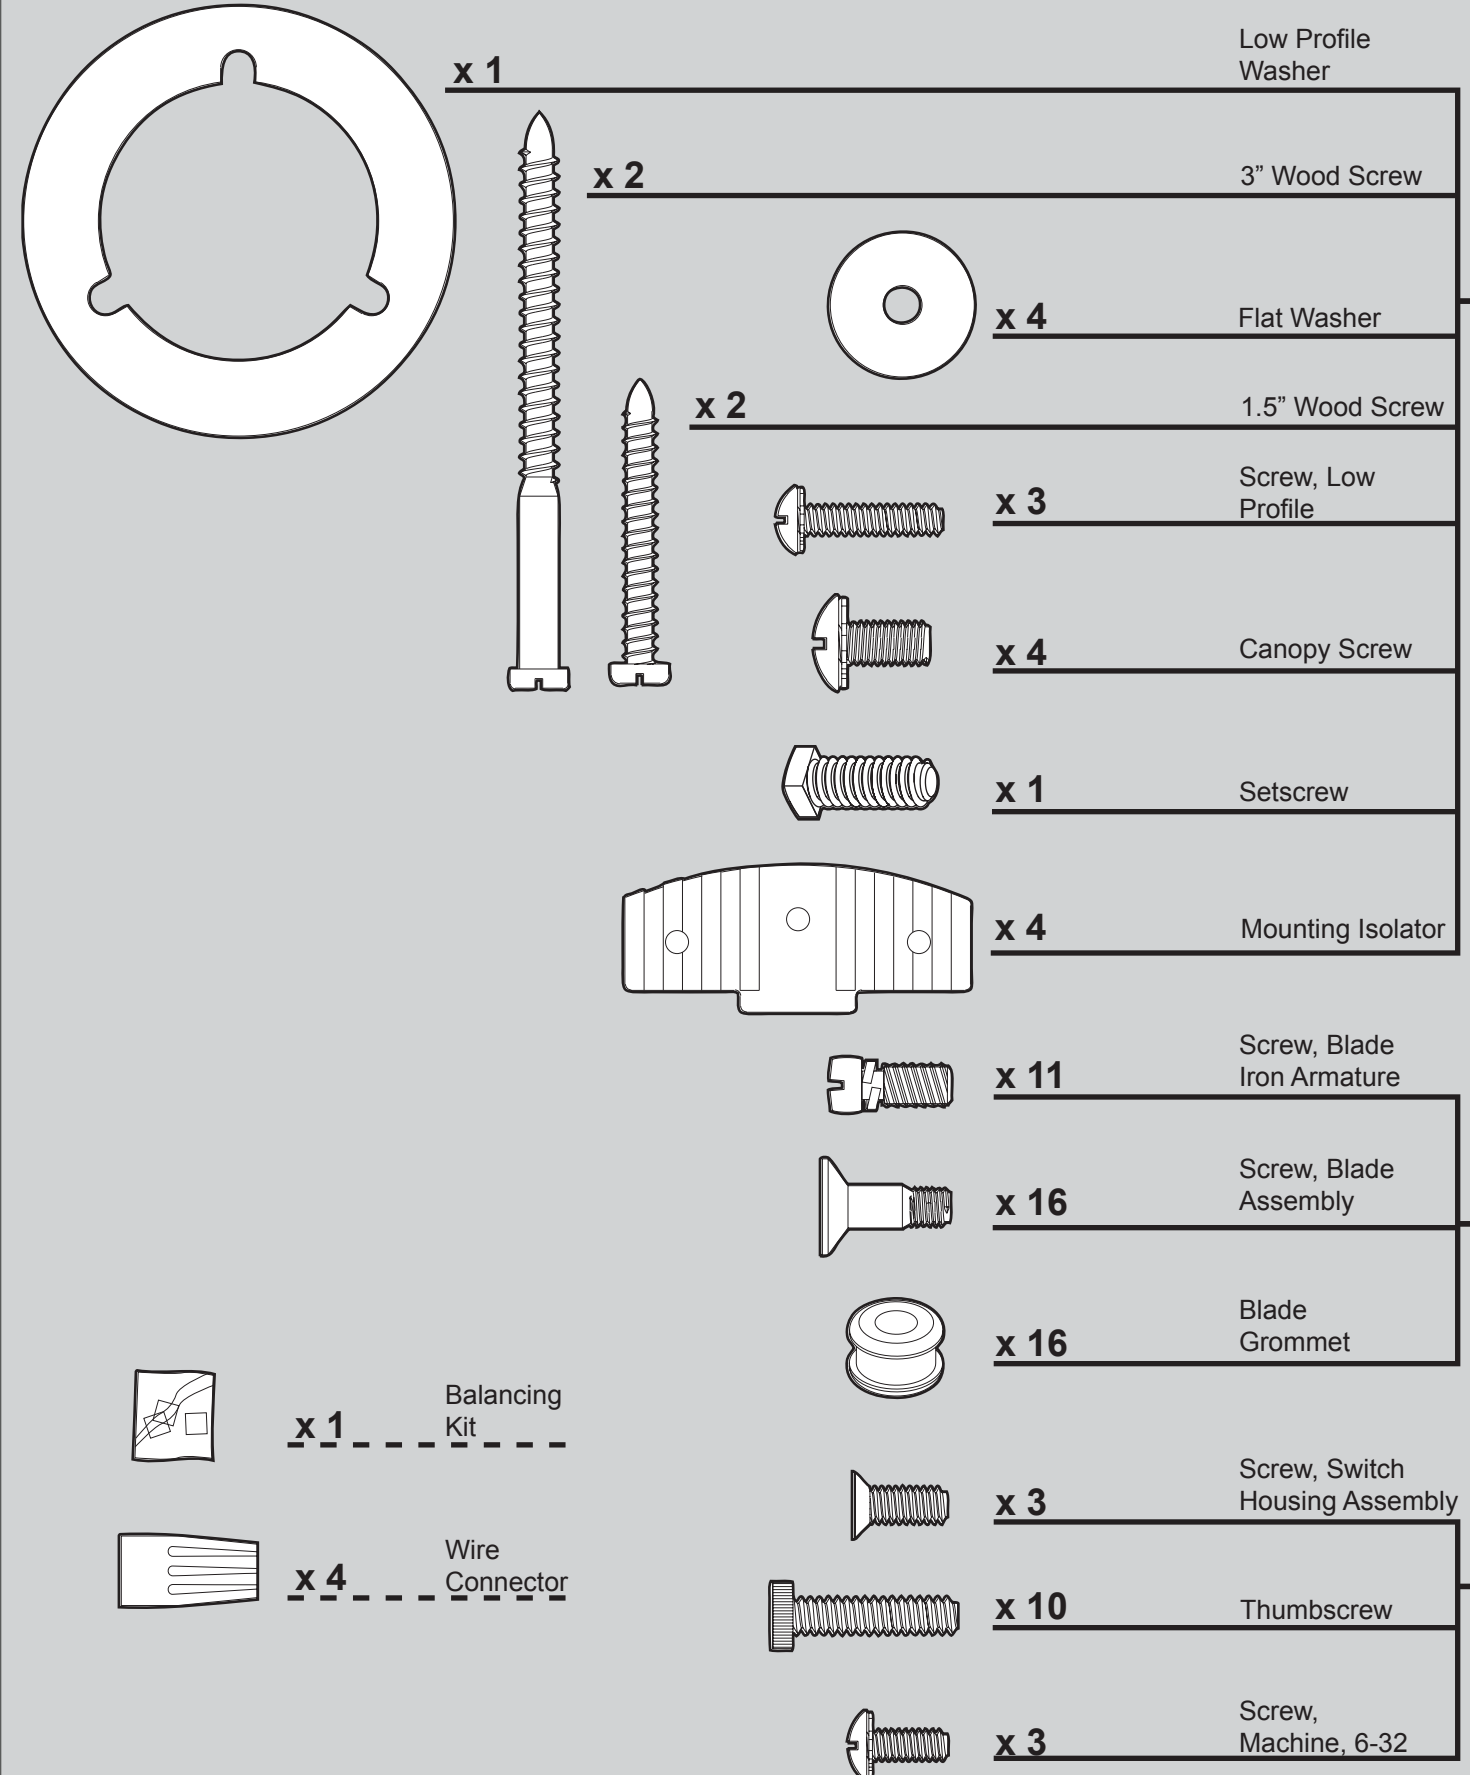

# Hardware

(Drawn to Scale)

Parts List	Model #	21361	21362	21375
	Asm. Dwg. #	99553-01	99553-02	99553-03
	Finish	New Bronze	Brushed Nickel	White
Item Name	Qty	Part #	Part #	Part #
<b>Hanging System Kit</b>	1	96759-30	96759-09	96759-03
Hanger Bracket Assembly				
Canopy				
Canopy Trim Ring				
Hanger Ball / Downrod Assembly				
Setscrew				
Screw, Canopy				
Mounting Isolator				
Washer, Installers Choice				
Locking Screw				
Wood Screw				
Flat Washer				
<b>Light Kit Assembly</b>	1	G1160-30	G1160-09	G1160-03
Blade Iron Set	1	99631-05	99631-05	99631-05
Blade Set	1	G0253-82	G0253-83	G0253-84
Screw, Blade Iron Armature	11	63755-05	63755-05	63755-05
Glass Globe / Shade	3	77770-08	77770-06	77770-05
Thumbscrew	10	03077-07	03077-07	03077-07
Pendant	1	G0090-01	G0090-01	G0090-01
Pendant	1	G0091-01	G0091-01	G0091-01
Chain	2	63756-57	63756-59	63756-59
<b>Hardware Kit</b>	1	99553-00-860	99553-00-861	99553-00-862
Blade Grommet				
Screw, Blade Assembly				
Screw, Machine, 6-32				
Wire Connector				
Screw, Switch Housing Assembly				
Thumbscrew				
CFL Bulb	3	66763-01	66763-01	66763-01
Balancing Kit	1	65666-01	65666-01	65666-01